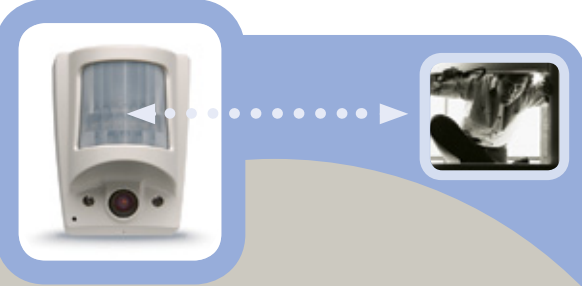

**Door/Window Contacts**

**Smoke Detector**  
- Additional protection for family and valuables

**Remote Control**  
- Battery powered remote arming

**Outdoor Prox-Tag Reader**  
- Disarm the system before entering the building

## Priority Police Response For Greater Security

Videofied provides the monitoring operator with an actual video of the intrusion. The video and 2-way voice verify that the alarm is an actual crime-in-progress and not a costly false alarm. With law enforcement increasingly pressured by budget cuts, video verified alarms help police capture more intruders, providing better protection.

A sophisticated motion sensor combined with a night vision camera and illuminators, the MotionViewer, detects and captures the intrusion on video. Monitoring personnel immediately see a 10 second video clip of the actual intrusion and can use 2-way voice to challenge and verify it. More than an alarm, Videofied is a true security system combining detection, video and voice to give greater protection to your valuables and your family.